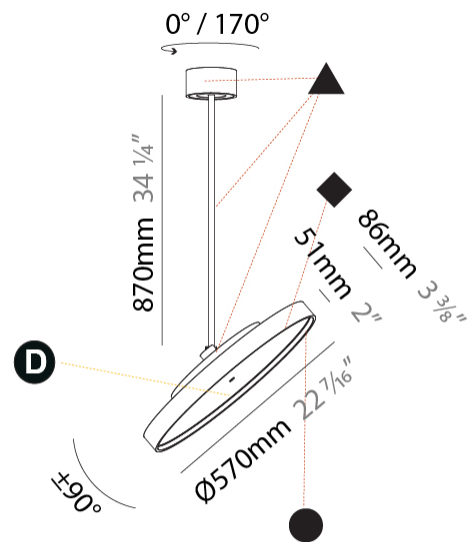

GENERAL

Series: Sign Diva Flex
Subseries: Sign Diva Flex Korona
Brand: Prolicht
Division: Architectural
Mounting Type: Suspension
Mounting Location: Ceiling
Subcategory: Pendant

PHYSICAL

Shape: Round
Diameter (mm): 570
Diameter (in): 22 7/16
Height (mm): 870
Height (in): 34 1/4
Light Distribution: Adjustable / Direct
Weight (kg): 5
Weight (lbs): 11
Diffuser: PMMA - Opal / Micro-Prism / Sparkling Secret / Vintage Industrial
Fixture Finish: SSR / BKV / CWI / CRY / HAB / UFT / ITA / RUA / FTG / MYG / LOD / PUS / FRO / FUP / KIA / POP / BLS / SPG / MEY / GOH / GUM / CHC / COM / ABZ / JAG / OBR / MOS / ROR
Fixture Material: Extruded Aluminum / Steel

ELECTRICAL

Lamp Type: LED (Zhaga Standard)
Input Wattage (W): 58.3
Total Output Wattage (W): 46.9
Dimming: Tri-Mode (Non-Dimming and Phase Dimming (120Vac only) and 0-10V Dimming)
Driver Included: Yes
Driver Location: Integrated
Driver Type: Constant Current - Universal
Driver Class: Class 2
Input Voltage (V): 120 - 277
Constant Current (MA): 350

LED

Color Temperature (°K): 2700 / 3000 / 3500 / 4000
Max. Delivered Lumen (lm): 4978 / 5337 / 5384 / 5494
Nominal Lumen (lm): 6199 / 6646 / 6705 / 6842
CRI: >90 CRI
Lamp Life (hrs): 50000

OPTICAL

Adjustability: Rotational 170°; Tilt 90°

RATINGS AND CERTIFICATIONS

Certified By: Certified for North American Standards
IP rating: IP20