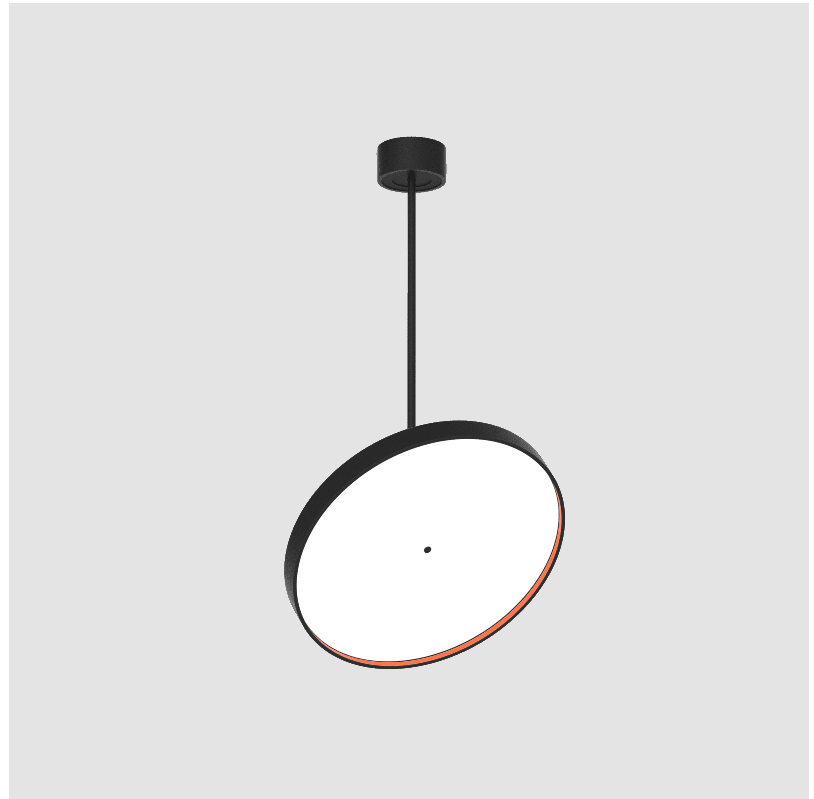

GENERAL

Series: Sign Diva Flex
Subseries: Sign Diva Flex Korona
Brand: Prolicht
Division: Architectural
Mounting Type: Suspension
Mounting Location: Ceiling
Subcategory: Pendant

PHYSICAL

Shape: Round
Diameter (mm): 570
Diameter (in): 22 7/16
Height (mm): 870
Height (in): 34 1/4
Light Distribution: Adjustable / Direct
Weight (kg): 5
Weight (lbs): 11
Diffuser: PMMA - Opal / Micro-Prism / Sparkling Secret / Vintage Industrial
Fixture Finish: SSR / BKV / CWI / CRY / HAB / UFT / ITA / RUA / FTG / MYG / LOD / PUS / FRO / FUP / KIA / POP / BLS / SPG / MEY / GOH / GUM / CHC / COM / ABZ / JAG / OBR / MOS / ROR
Fixture Material: Extruded Aluminum / Steel

ELECTRICAL

Lamp Type: LED (Zhaga Standard)
Input Wattage (W): 58.3
Total Output Wattage (W): 46.9
Dimming: Tri-Mode (Non-Dimming and Phase Dimming (120Vac only) and 0-10V Dimming)
Driver Included: Yes
Driver Location: Integrated
Driver Type: Constant Current - Universal
Driver Class: Class 2
Input Voltage (V): 120 - 277
Constant Current (MA): 350

LED

Color Temperature (°K): 2700 / 3000 / 3500 / 4000
Max. Delivered Lumen (lm): 4978 / 5337 / 5384 / 5494
Nominal Lumen (lm): 6199 / 6646 / 6705 / 6842
CRI: >90 CRI
Lamp Life (hrs): 50000

OPTICAL

Adjustability: Rotational 170°; Tilt 90°

RATINGS AND CERTIFICATIONS

Certified By: Certified for North American Standards
IP rating: IP20